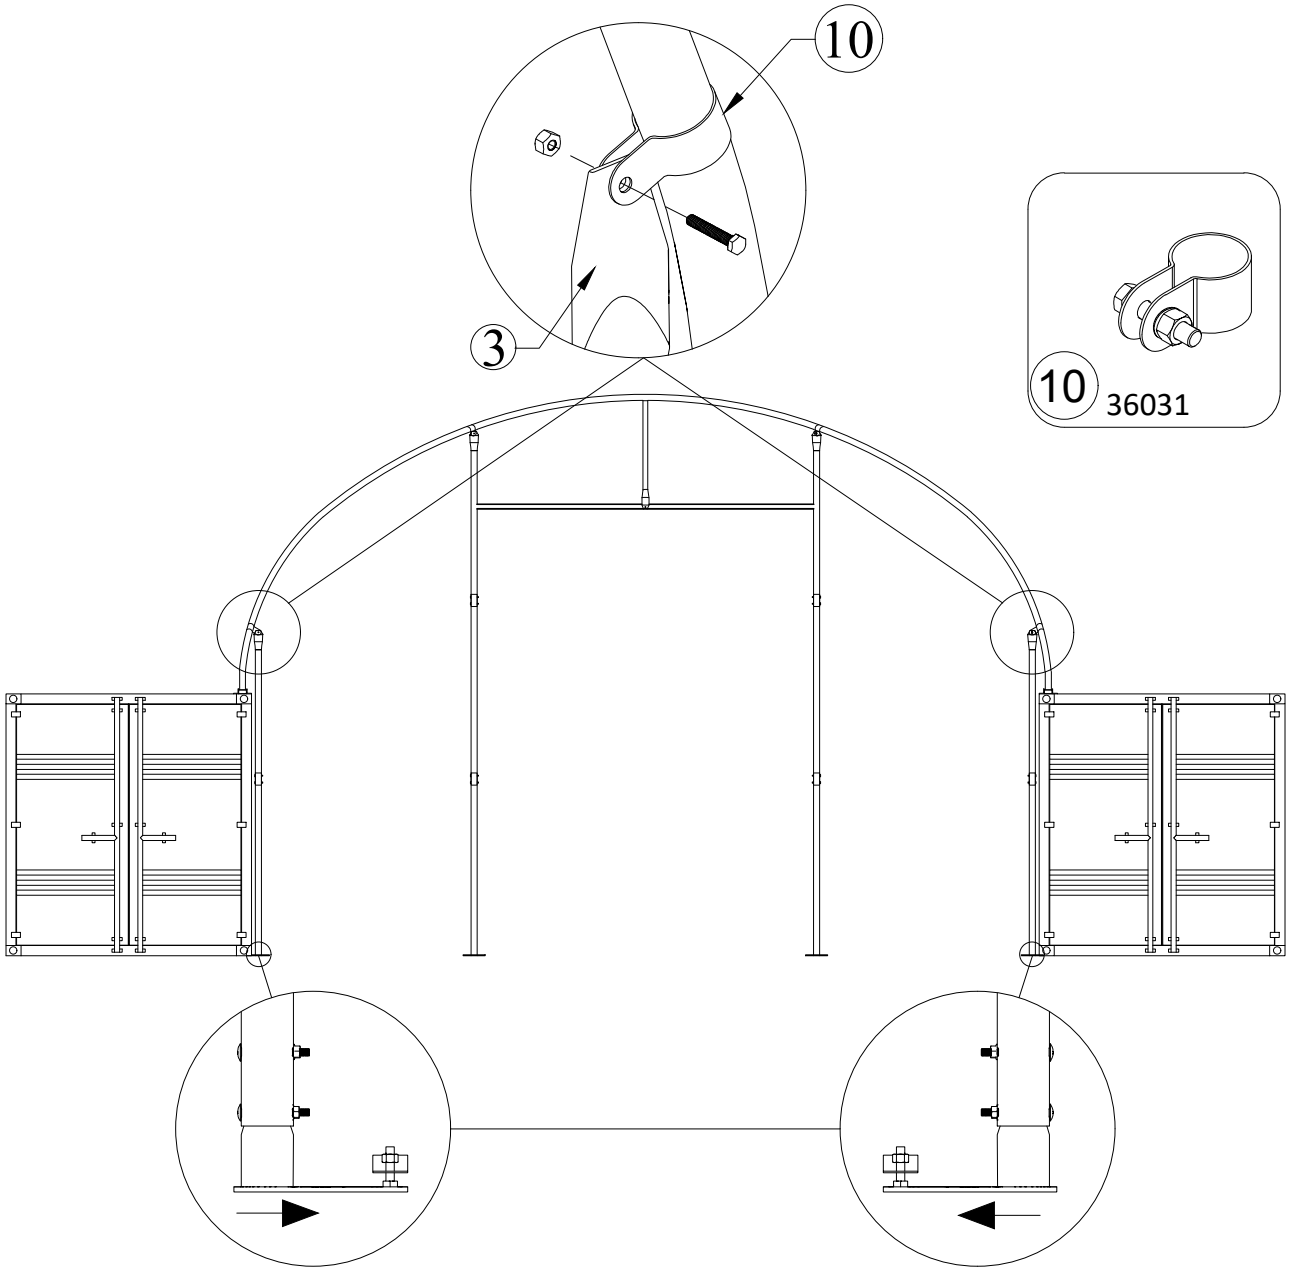

CONTOP ROLLING GATE 8 m

CONTOP ROLLING GATE 8 m

1

CONTOP ROLLING GATE 8 m

2

 <p>11 33311</p>	 <p>4 37200 ← 2000 mm →</p> <p>4A 37201 ← 2000 mm →</p> <p>5 36056 ← 950 mm →</p>
--	--

CONTOP ROLLING GATE 8 m

3

CONTOP ROLLING GATE 8 m

4

 <p>11 33311</p>	 <p>8A 36060</p>	 <p>1 36050 ←1920 mm →</p>  <p>3 36052 ←1380 mm →</p>
--	--	---

CONTOP ROLLING GATE 8 m

5

CONTOP ROLLING GATE 8 m

6

CONTOP ROLLING GATE 8 m

7

view outside

view inside

CONTOP ROLLING GATE 8 m

8

view inside

3x

CONTOP ROLLING GATE 8 m

9

CONTOP ROLLING GATE 8 m

10