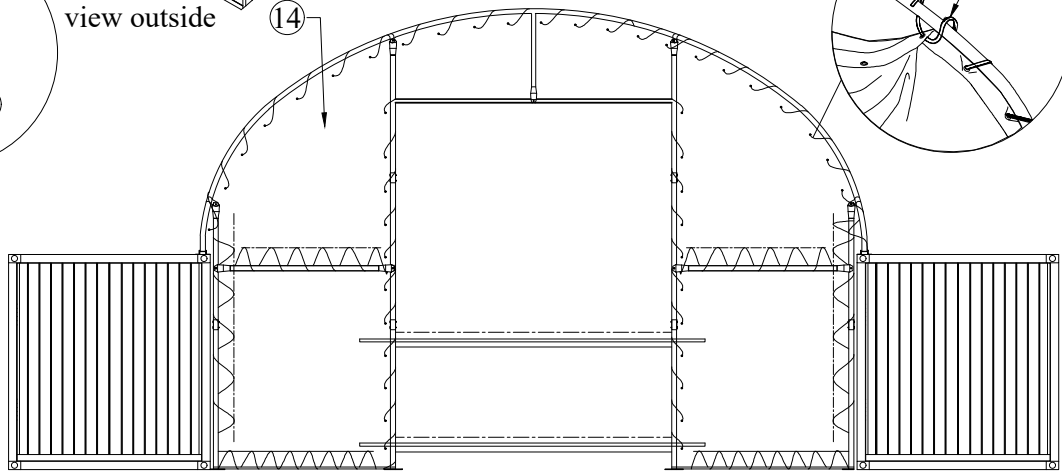

CONTOP ROLLING GATE 8 m

4

 <p>11 33311</p>	 <p>8A 36060</p>	 <p>1 36050 ←1920 mm →</p>  <p>3 36052 ←1380 mm →</p>
--	--	---

CONTOP ROLLING GATE 8 m

5

CONTOP ROLLING GATE 8 m

6

CONTOP ROLLING GATE 8 m

7

view outside

view inside

CONTOP ROLLING GATE 8 m

8

view inside

3x

CONTOP ROLLING GATE 8 m