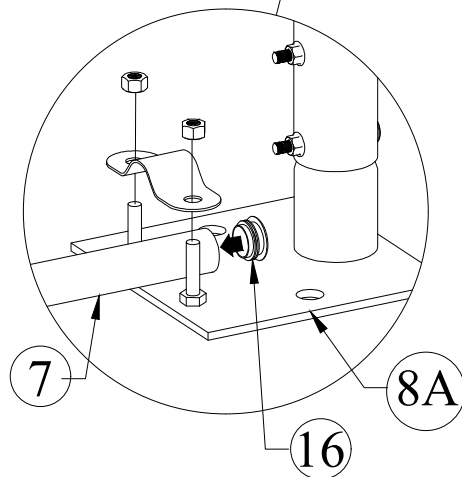

CONTOP ROLLING GATE 8 m

4

 <p>11 33311</p>	 <p>8A 36060</p>	 <p>1 36050 ←1920 mm →</p>  <p>3 36052 ←1380 mm →</p>
--	--	---

CONTOP ROLLING GATE 8 m

5

CONTOP ROLLING GATE 8 m

6

CONTOP ROLLING GATE 8 m

7

view outside

view inside

CONTOP ROLLING GATE 8 m

8

view inside

3x

CONTOP ROLLING GATE 8 m