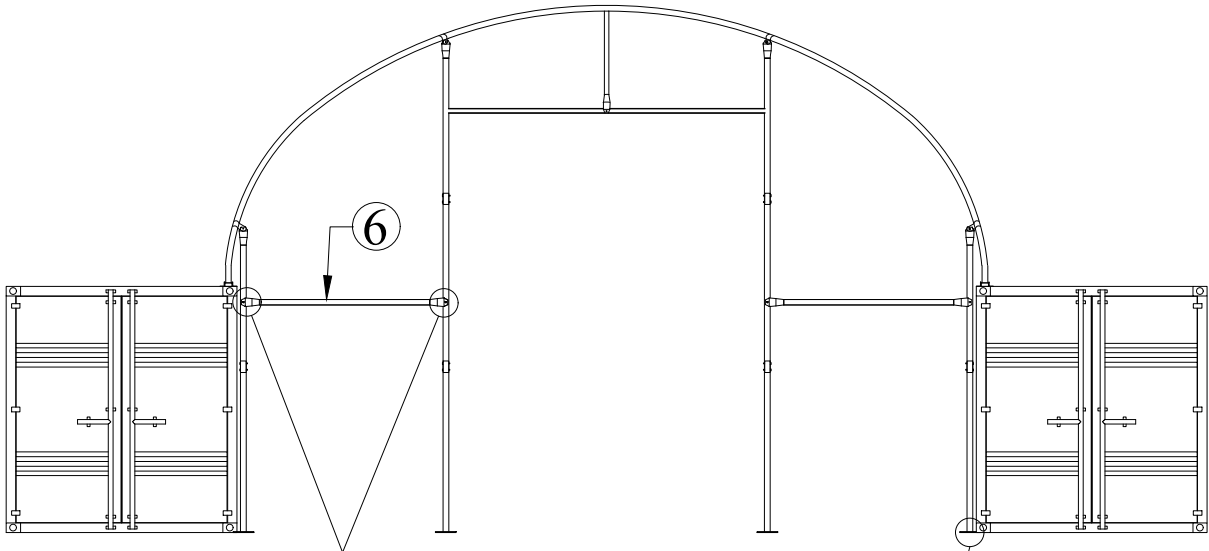

CONTOP ROLLING GATE 8 m

4

 <p>11 33311</p>	 <p>8A 36060</p>	 <p>1 36050 ←1920 mm →</p>  <p>3 36052 ←1380 mm →</p>
--	--	---

CONTOP ROLLING GATE 8 m

5

CONTOP ROLLING GATE 8 m

6

CONTOP ROLLING GATE 8 m

7

view outside

view inside

CONTOP ROLLING GATE 8 m

8

view inside

3x

CONTOP ROLLING GATE 8 m