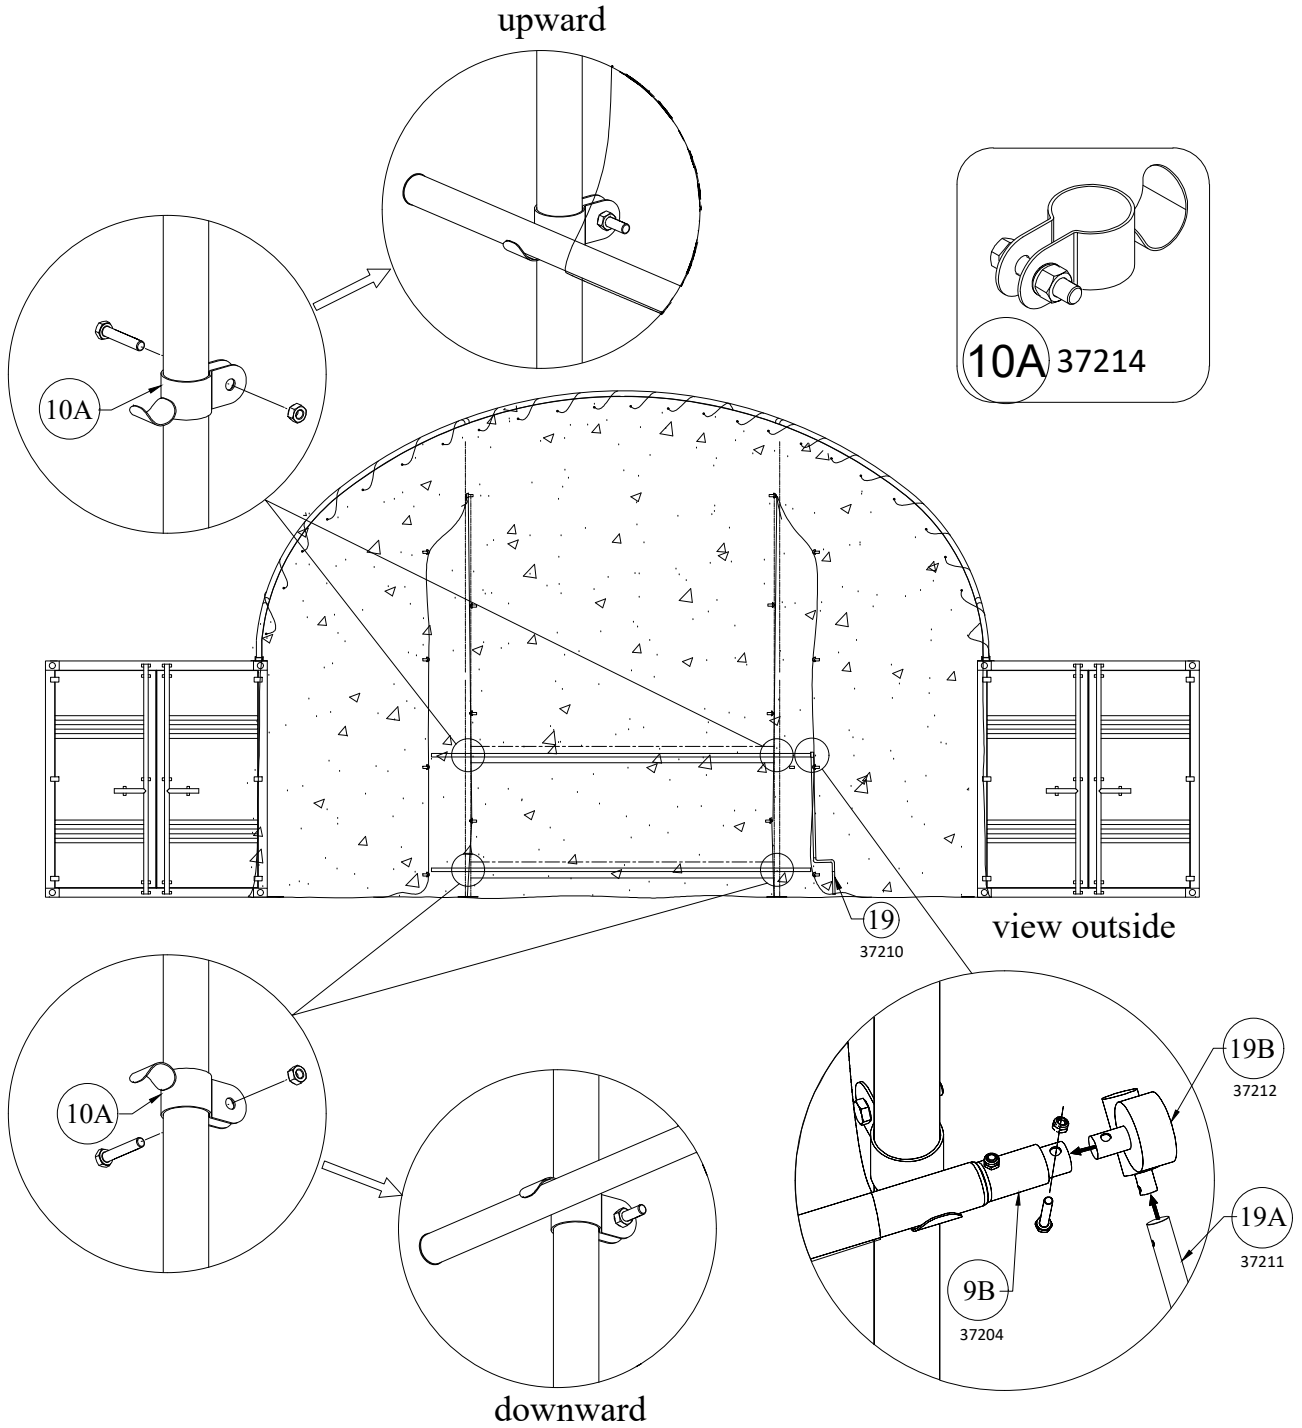

CONTOP ROLLING GATE 8 m

4

 <p>11 33311</p>	 <p>8A 36060</p>	 <p>1 36050 ←1920 mm →</p>  <p>3 36052 ←1380 mm →</p>
--	--	---

CONTOP ROLLING GATE 8 m

5

CONTOP ROLLING GATE 8 m

6

CONTOP ROLLING GATE 8 m

7

view outside

view inside

CONTOP ROLLING GATE 8 m

8

view inside

3x

CONTOP ROLLING GATE 8 m

9

CONTOP ROLLING GATE 8 m

10