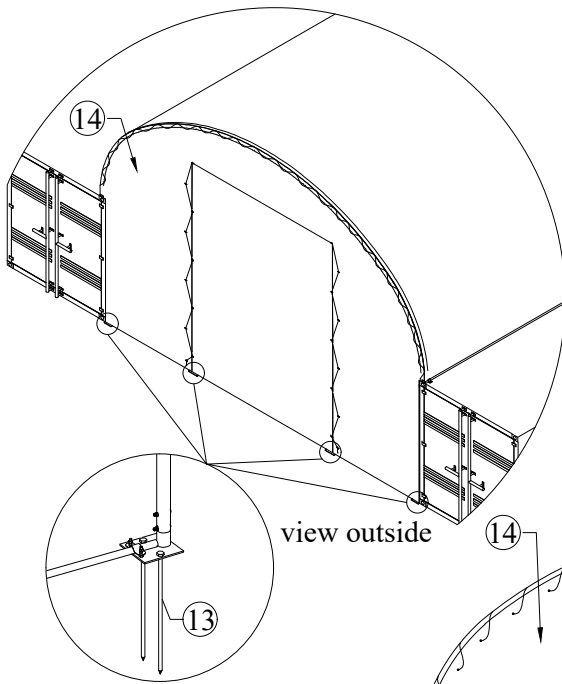

CONTOP ROLLING GATE 8 m

4

 <p>11 33311</p>	 <p>8A 36060</p>	 <p>1 36050 ←1920 mm →</p>  <p>3 36052 ←1380 mm →</p>
--	--	---

CONTOP ROLLING GATE 8 m

5

CONTOP ROLLING GATE 8 m

6

CONTOP ROLLING GATE 8 m

7

view outside

view inside

CONTOP ROLLING GATE 8 m

8

view inside

3x

CONTOP ROLLING GATE 8 m