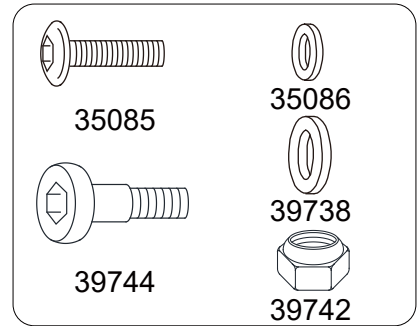

Item no.		Q'ty
35085	 M6*15MM	28
39744	 M6*10MM	4
39740	 M5*8MM	216
39742	 M6	4
35086	 M6	40
39738	 M8	4
39745	 M5*15MM	12
35137	 M10*80MM	12
39743	 M5*25MM	16
38200	 M6*25MM	8
38201	 3MM	4
38202	 8	8
39739	 6#	1
35144	 10#	1
39715	 3#	1

● DG

3

□ PG-L1-Q2 4 m x 4 m

● DG

4

□ PG-L1-Q2 4 m x 4 m

● DG

5

□ PG-L1-Q2 4 m x 4 m

● DG

6

□ PG-L1-Q2 4 m x 4 m

● DG

7

PG-L1-Q2 4 m x 4 m

DG

8

Tips: Mounting Direction for the two Connecting Rods should keep the same

1

9

PG-L1-Q2 4 m x 4 m

DG

10

11