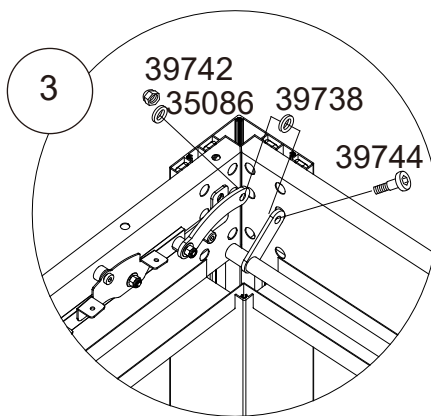

Item no.		Q'ty
35085	 M6*15MM	28
39744	 M6*10MM	4
39740	 M5*8MM	216
39742	 M6	4
35086	 M6	40
39738	 M8	4
39745	 M5*15MM	12
35137	 M10*80MM	12
39743	 M5*25MM	16
38200	 M6*25MM	8
38201	 3MM	4
38202		8
39739	 6#	1
35144	 10#	1
39715	 3#	1

39739

50346

50349

39830

50346

50349

50348

±5mm

50347

50346

50349

□ PG-L1-Q2 4 m x 4 m

6

□ PG-L1-Q2 4 m x 4 m

7

PG-L1-Q2 4 m x 4 m

8

Tips: Mounting Direction for the two Connecting Rods should keep the same

1

9

10

11

12

13