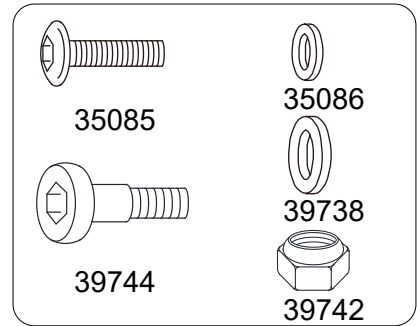

Item no.		Q'ty
35085	 M6*15MM	28
39744	 M6*10MM	4
39740	 M5*8MM	216
39742	 M6	4
35086	 M6	40
39738	 M8	4
39745	 M5*15MM	12
35137	 M10*80MM	12
39743	 M5*25MM	16
38200	 M6*25MM	8
38201	 3MM	4
38202		8
39739	 6#	1
35144	 10#	1
39715	 3#	1

39739

50346

50349

39830

50346

50349

50348

±5mm

50347

50346

50349

□ PG-L1-Q2 4 m x 4 m

6

□ PG-L1-Q2 4 m x 4 m

7

PG-L1-Q2 4 m x 4 m

8

Tips: Mounting Direction for the two Connecting Rods should keep the same

1

9

10

11

12

13