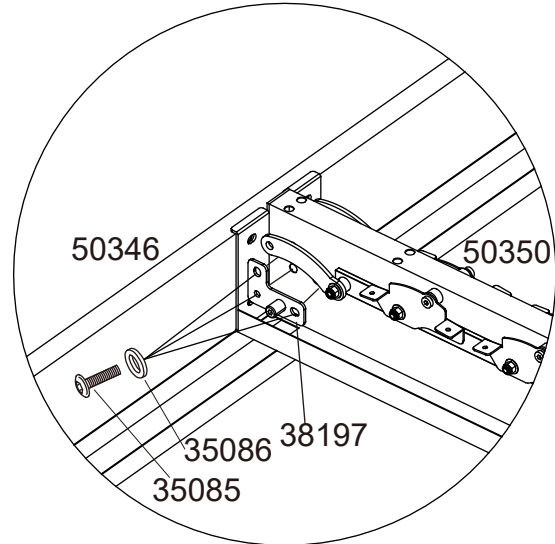

Item no.		Q'ty
35085	 M6*15MM	28
39744	 M6*10MM	4
39740	 M5*8MM	216
39742	 M6	4
35086	 M6	40
39738	 M8	4
39745	 M5*15MM	12
35137	 M10*80MM	12
39743	 M5*25MM	16
38200	 M6*25MM	8
38201	 3MM	4
38202		8
39739	 6#	1
35144	 10#	1
39715	 3#	1

39739

50346

50349

39830

50346

50349

50348

±5mm

50347

50346

50349

□ PG-L1-Q2 4 m x 4 m

6

□ PG-L1-Q2 4 m x 4 m

7

PG-L1-Q2 4 m x 4 m

8

Tips: Mounting Direction for the two Connecting Rods should keep the same

1

9

10

11

12

13