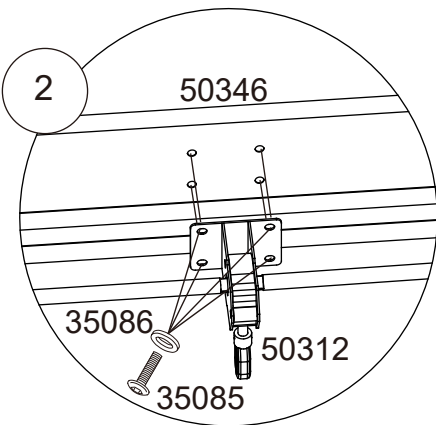

Item no.		Q'ty
35085	 M6*15MM	28
39744	 M6*10MM	4
39740	 M5*8MM	216
39742	 M6	4
35086	 M6	40
39738	 M8	4
39745	 M5*15MM	12
35137	 M10*80MM	12
39743	 M5*25MM	16
38200	 M6*25MM	8
38201	 3MM	4
38202		8
39739	 6#	1
35144	 10#	1
39715	 3#	1

39739

50346

50349

39830

50346

50349

50348

±5mm

50347

50346

50349

□ PG-L1-Q2 4 m x 4 m

6

□ PG-L1-Q2 4 m x 4 m

7

PG-L1-Q2 4 m x 4 m

8

Tips: Mounting Direction for the two Connecting Rods should keep the same

1

9

10

11

12

13