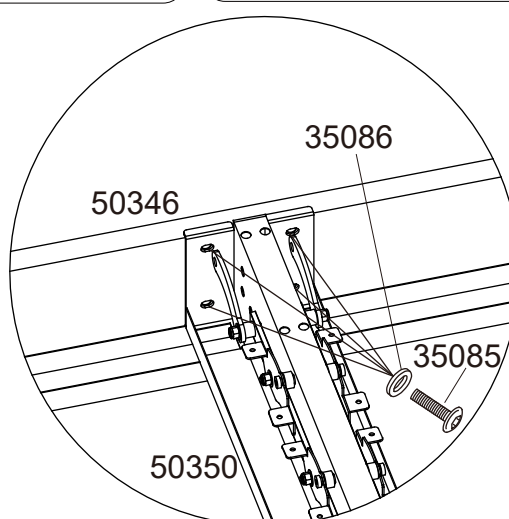

Item no.		Q'ty
35085	 M6*15MM	28
39744	 M6*10MM	4
39740	 M5*8MM	216
39742	 M6	4
35086	 M6	40
39738	 M8	4
39745	 M5*15MM	12
35137	 M10*80MM	12
39743	 M5*25MM	16
38200	 M6*25MM	8
38201	 3MM	4
38202		8
39739	 6#	1
35144	 10#	1
39715	 3#	1

39739

50346

50349

39830

50346

50349

50348

±5mm

50347

50346

50349

□ PG-L1-Q2 4 m x 4 m

6

□ PG-L1-Q2 4 m x 4 m

7

PG-L1-Q2 4 m x 4 m

8

Tips: Mounting Direction for the two Connecting Rods should keep the same

1

9

10

11

12

13