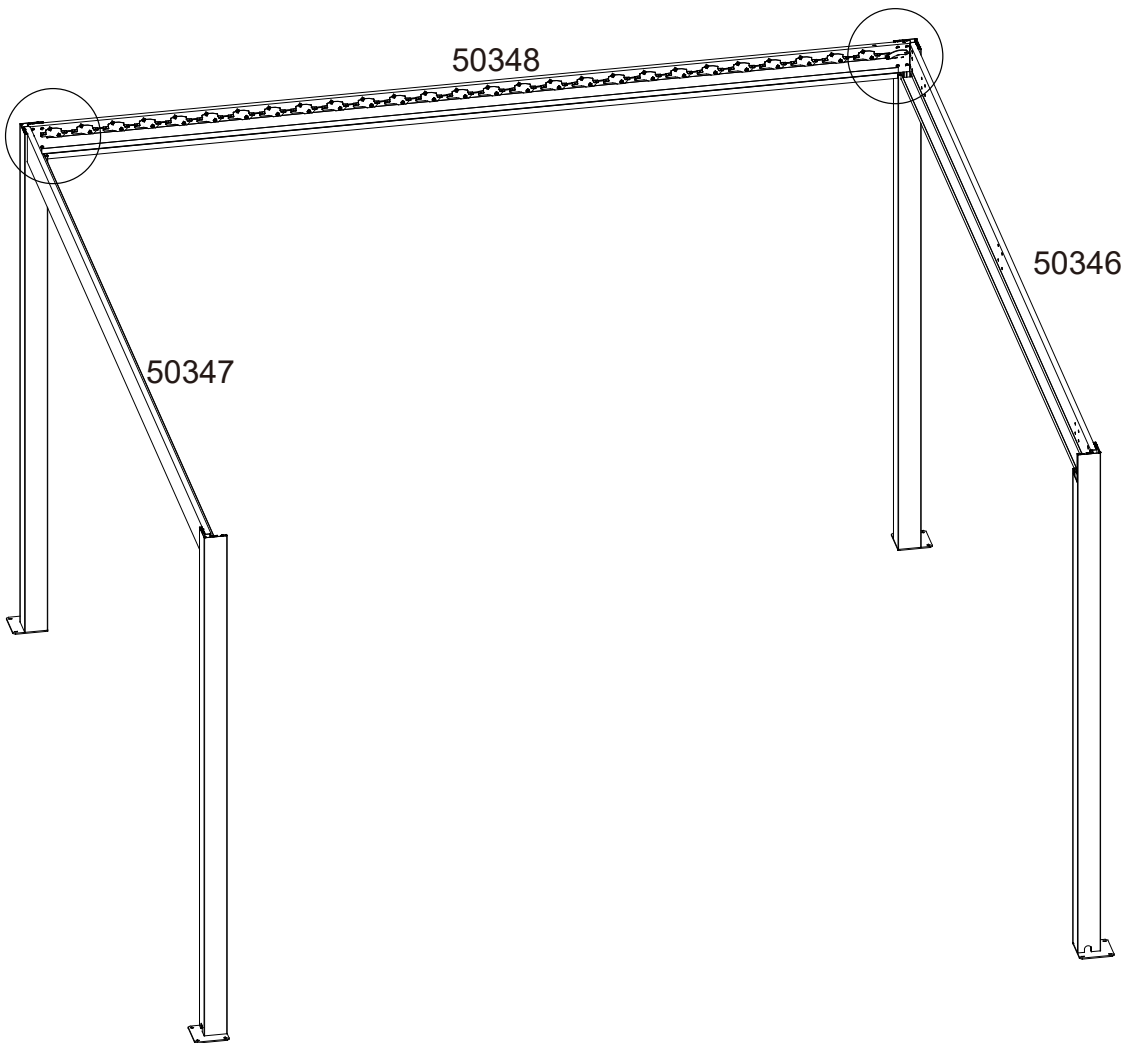

Item no.		Q'ty
35146		1
35145		1
39746		2

□ PG-L1-Q2 4 m x 4 m

1

□ PG-L1-Q2 4 m x 4 m

2

□ PG-L1-Q2 4 m x 4 m

3

□ PG-L1-Q2 4 m x 4 m

4

□ PG-L1-Q2 4 m x 4 m

5

50349

39739

39830

50346

50349

39739

50346

50349

39830

50346

50349

50348

±5mm

8

Tips: Mounting Direction for the two Connecting Rods should keep the same

1

9

10

11

12

13