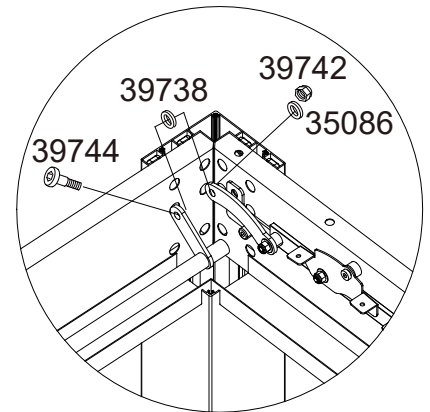

Item no.		Q'ty
35085	 M6*15MM	28
39744	 M6*10MM	4
39740	 M5*8MM	216
39742	 M6	4
35086	 M6	40
39738	 M8	4
39745	 M5*15MM	12
35137	 M10*80MM	12
39743	 M5*25MM	16
38200	 M6*25MM	8
38201	 3MM	4
38202		8
39739	 6#	1
35144	 10#	1
39715	 3#	1

39739

50346

50349

39830

50346

50349

50348

±5mm

50347

50346

50349

□ PG-L1-Q2 4 m x 4 m

6

□ PG-L1-Q2 4 m x 4 m

7

PG-L1-Q2 4 m x 4 m

8

Tips: Mounting Direction for the two Connecting Rods should keep the same

1

9

10

11

12

13